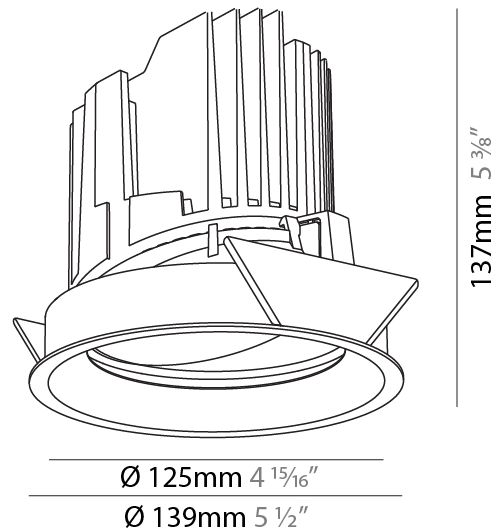

#### PHYSICAL

Shape: Round
Diameter (mm): 139
Diameter (in): 5 1/2
Height (mm): 137
Height (in): 5 3/8
Ceiling Thickness (mm): 10 / 12.5 / 15
Ceiling Thickness (in): 3/8 or 1/2 or 9/16
Min. Recessing Depth (mm): 150
Min. Recessing Depth (in): 5 7/8
Light Distribution: Adjustable / Downlight
Weight (kg): 0.853
Weight (lbs): 1.88
Fixture Finish: SSR / BKV / CWI / CRY / HAB / UFT / ITA / RUA / FTG / MYG / LOD / PUS / FRO / FUP / KIA / POP / BLS / SPG / MEY / GOH / GUM / CHC / COM / ABZ / JAG / OBR / MOS / ROR
Fixture Material: Aluminum Die Cast
Cut-out Measurements: 130mm / 5 1/8"

#### PHYSICAL

Shape: Round  
 Diameter (mm): 139  
 Diameter (in): 5 1/2  
 Height (mm): 137  
 Height (in): 5 3/8  
 Ceiling Thickness (mm): 10 / 12.5 / 15  
 Ceiling Thickness (in): 3/8 or 1/2 or 9/16  
 Min. Recessing Depth (mm): 150  
 Min. Recessing Depth (in): 5 7/8  
 Light Distribution: Adjustable / Downlight  
 Weight (kg): 0.849  
 Weight (lbs): 1.87  
 Fixture Finish: SSR / BKV / CWI / CRY / HAB / UFT / ITA / RUA / FTG / MYG / LOD / PUS / FRO / FUP / KIA / POP / BLS / SPG / MEY / GOH / GUM / CHC / COM / ABZ / JAG / OBR / MOS / ROR  
 Fixture Material: Aluminum Die Cast  
 Cut-out Measurements: 130mm / 5 1/8"

#### OPTICAL

Reflector°: 10  
 Adjustability: Rotational 355°; Tilt 30°

#### RATINGS AND CERTIFICATIONS

Certified By: Certified for North American Standards  
 IP rating: IP54

	130mm 5 1/8"	150mm 5 7/8"	10   15mm 3/8"   9/16"	30°	355°